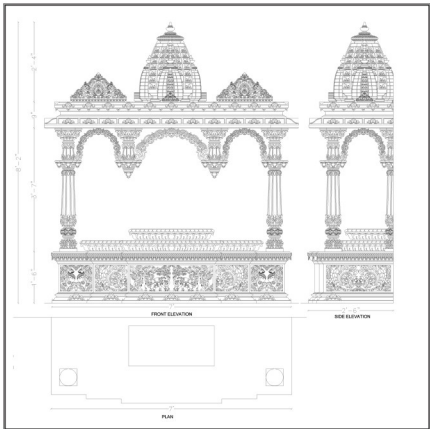

Art No. : MDR 254
Material : Ambaji Marble
Size : H-86" W-84" D-30"

Art No. : MDR 255
Material : Ambaji Marble
Size : H-67" W-48" D-22"

Art No. : MDR 256
Material : Ambaji Marble
Size : H-81" W-63" D-22"

Art No. : MDR 257
Material : Ambaji Marble
Size : H-85" W-66" D-21"

Art No. : MDR 258
Material : Ambaji Marble
Size : H-63" W-36" D-16"

Art No. : MDR 260
Material : Ambaji Marble
Size : H-120" W-66" D-66"

Art No. : MDR 262
Material : Ambaji Marble
Size : H-45" W-53" D-12"

Art No. : MDR 259
Material : Ambaji Marble
Size : H-77" W-46" D-22"

Art No. : MDR 261
Material : Ambaji Marble
Size : H-57" W-60" D-18"

Art No. : Jula 003
Material : Imported Wood
Size : H-77" W-73" D-36"

A story in stone

India is a treasure trove of masterpieces. Among the indigenous texts the Vastu Sutra Upanishad is the first that refers to shilpa or a work of art. It deals primarily with the principles of image formation and the cosmic origins of an image.